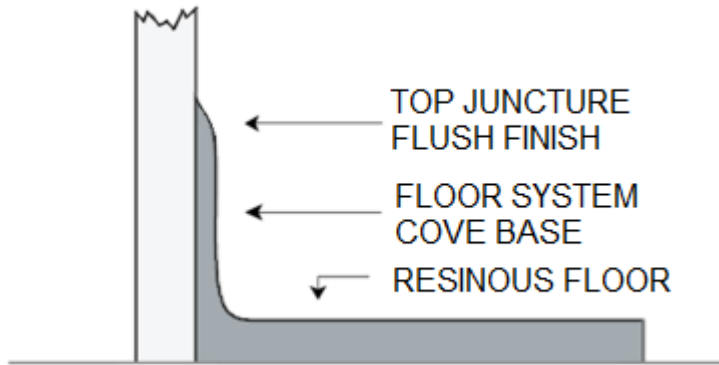

COVE BASE DETAILS

FLUSH COVE

FLUSH COVE W/ J or L STRIP

CANT COVE

INSTALLATION DETAILS
COVE BASE OPTIONS